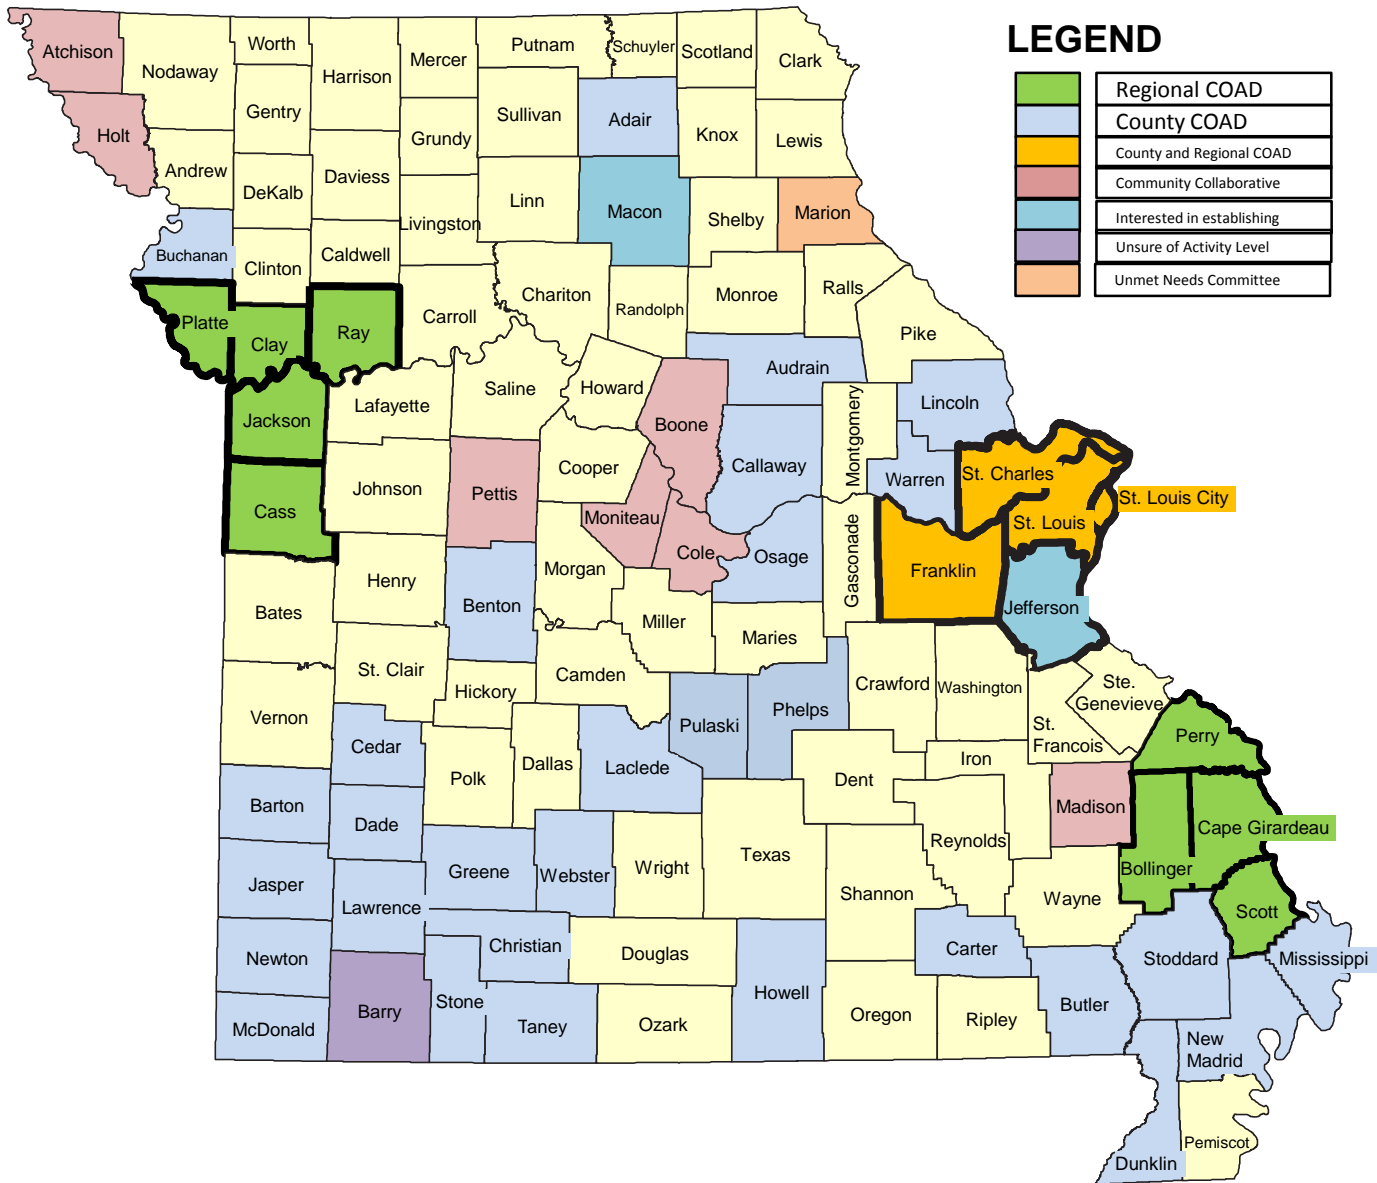

Active Missouri COADs (as of 8/5/15)

* The St. Louis Area Regional Coalition of COADs (SLARCC) covers STL City/County, St. Charles, Franklin, and Jefferson Counties – as well as Madison, Monroe, and St. Clair Counties in Illinois – but these counties all have their own/are developing their own local COADs as well.

Missouri SEMA Regions